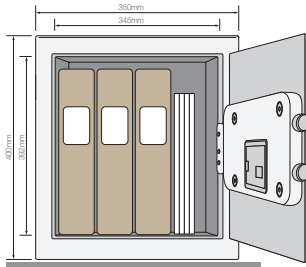

## YALE SAFE COMPACT

Exterior dimensions: **200 x 350 x 200 mm**  
 Interior dimensions: **192 x 345 x 145 mm**  
 Weight: **9kg**  
 YSB/200/EB1

## YALE SAFE HOME

Exterior dimensions: **250 x 350 x 300 mm**  
 Interior dimensions: **242 x 345 x 245 mm**  
 Weight: **13kg**  
 YSB/250/EB1

## YALE SAFE OFFICE

Exterior dimensions: **400 x 350 x 340 mm**  
 Interior dimensions: **392 x 345 x 285 mm**  
 Weight: **19kg**  
 YSB/400/EB1