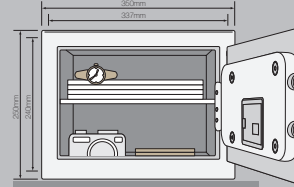

Certified Safes

YALE CERTIFIED SAFE HOME

Exterior dimensions: **250 x 350 x 300**
Interior dimensions: **240 x 337 x 230**
Weight: **16kg**
YSM/250/EG1