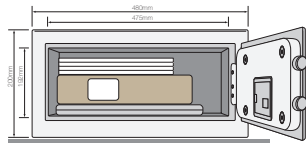

## YALE SAFE COMPACT

Exterior dimensions: **200 x 350 x 200 mm**  
 Interior dimensions: **192 x 345 x 145 mm**  
 Weight: **9kg**  
 YSB/200/EB1

## YALE SAFE HOME

Exterior dimensions: **250 x 350 x 300 mm**  
 Interior dimensions: **242 x 345 x 245 mm**  
 Weight: **13kg**  
 YSB/250/EB1

## YALE SAFE OFFICE

Exterior dimensions: **400 x 350 x 340 mm**  
 Interior dimensions: **392 x 345 x 285 mm**  
 Weight: **19kg**  
 YSB/400/EB1

## YALE SAFE LAPTOP

Exterior dimensions: **200 x 480 x 350 mm**  
 Interior dimensions: **192 x 475 x 295 mm**  
 Weight: **14kg**  
 YLB/200/EB1