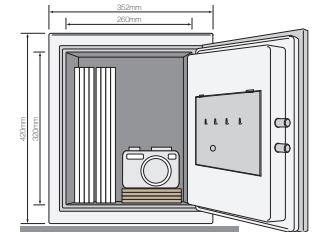

YALE DOCUMENT FIRE SAFE OFFICE

Exterior dimensions: **420 x 352 x 320**
Interior dimensions: **320 x 260 x 304**
Weight: **36kg**
YFM/420/FG2