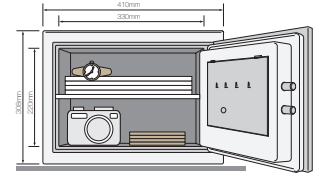

Fire Safes

YALE DOCUMENT FIRE SAFE HOME

Exterior dimensions: **308 x 410 x 342**
Interior dimensions: **220 x 330 x 225**
Weight: **26kg**
YFM/310/FG2