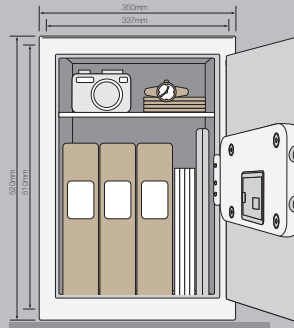

YALE CERTIFIED SAFE PROFESSIONAL

Exterior dimensions: **520 x 350 x 360 mm**
Interior dimensions: **510 x 337 x 290 mm**
Weight: **30kg**
YSM/520/EG1