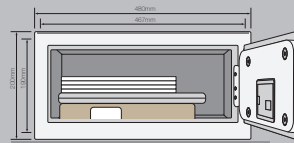

YALE CERTIFIED SAFE LAPTOP

Exterior dimensions: **200 x 480 x 350 mm**
Interior dimensions: **190 x 467 x 280 mm**
Weight: **18kg**
YLM/200/EG1