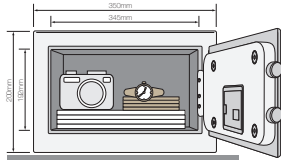

## YALE SAFE COMPACT

Exterior dimensions: **200 x 350 x 200 mm**  
 Interior dimensions: **192 x 345 x 145 mm**  
 Weight: **9kg**  
 YSB/200/EB1