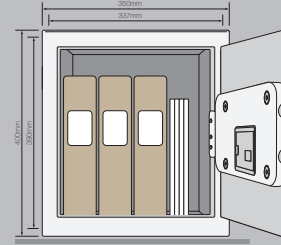

YALE CERTIFIED SAFE OFFICE

Exterior dimensions: **400 x 350 x 340 mm**
Interior dimensions: **390 x 337 x 270 mm**
Weight: **23kg**
YSM/400/EG1