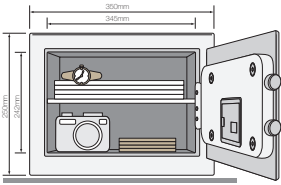

YALE SAFE HOME

Exterior dimensions: **250 x 350 x 300 mm**
Interior dimensions: **242 x 345 x 245 mm**
Weight: **13kg**
YSB/250/EB1