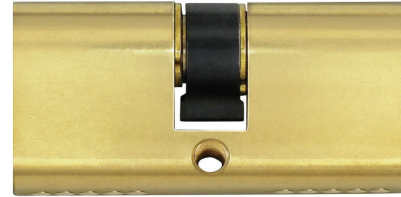

Double profile cylinder 210 Series

Specifications:

- Brass body
- 3 nickel plated Keys
- Din cam
- Fixing screw m5x75

Features:

- KA-KAR-MK-GMK-CC
- EMK function
- Additional cut key
- Universal cam
- Also available with patented key
- Nickel finish available, to order it please add the digits 002 to the codes below

2100045	Double profile cylinder	10	174	Box	Brass
2100054	Double profile cylinder	10	177	Box	Brass
2100058	Double profile cylinder	10	212	Box	Brass
2100062	Double profile cylinder	10	225	Box	Brass
2100063	Double profile cylinder	10	225	Box	Brass
2100066	Double profile cylinder	10	236	Box	Brass
2100070	Double profile cylinder	10	250	Box	Brass
2100071	Double profile cylinder	10	250	Box	Brass
2100072	Double profile cylinder	10	250	Box	Brass
2100075	Double profile cylinder	10	263	Box	Brass
2100076	Double profile cylinder	10	263	Box	Brass
2100080	Double profile cylinder	10	277	Box	Brass
2100081	Double profile cylinder	10	277	Box	Brass
2100082	Double profile cylinder	10	277	Box	Brass
2100084	Double profile cylinder	10	288	Box	Brass
2100085	Double profile cylinder	8	288	Box	Brass