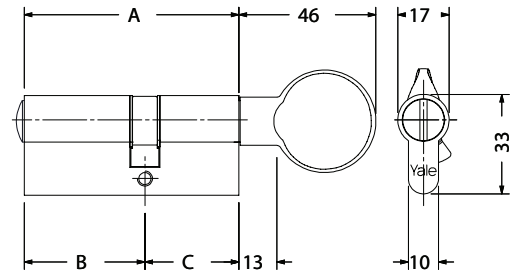

Profile cylinder with knob 214 Series

|  |  |  |  |  |  |
|---|---|---|---|---|---|
| 2140073 | Cylinder with knob | 10 | 312 | Box | Brass |
| 2140074 | Cylinder with knob | 10 | 326 | Box | Brass |
| 2140076 | Cylinder with knob | 10 | 326 | Box | Brass |
| 2140079 | Cylinder with knob | 8 | 340 | Box | Brass |
| 2140083 | Cylinder with knob | 8 | 340 | Box | Brass |
| 2140088 | Cylinder with knob | 8 | 388 | Box | Brass |
| 2140091 | Cylinder with knob | 8 | 380 | Box | Brass |
| 2140094 | Cylinder with knob | 8 | 415 | Box | Brass |
| 2140097 | Cylinder with knob | 8 | 420 | Box | Brass |
| 2140016 | Cylinder with knob | 8 | 425 | Box | Brass |
| 2140017 | Cylinder with knob | 8 | 425 | Box | Brass |
| 2140018 | Cylinder with knob | 8 | 430 | Box | Brass |
| 2140019 | Cylinder with knob | 8 | 430 | Box | Brass |
| 2140020 | Cylinder with knob | 8 | 435 | Box | Brass |
| 2140021 | Cylinder with knob | 8 | 435 | Box | Brass |
| 2140022 | Cylinder with knob | 8 | 440 | Box | Brass |
| 2140054 | Cylinder with knob | 10 | 254 | Box | Brass |
| 2140062 | Cylinder with knob | 10 | 285 | Blister | Brass |
| 2140071 | Cylinder with knob | 10 | 312 | Box | Brass |
| 2140086 | Cylinder with knob | 8 | 388 | Box | Brass |

Profile cylinder with knob for bathroom doors 215 Series

Specifications:

- Brass body
- Din cam
- Fixing screw m5x75

Features:

- Universal cam
- Nickel finish available, to order it please add the digits 002 to the codes below