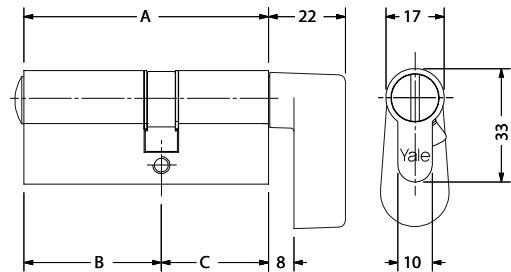

|  |  |  |  |  |  |
|---|---|---|---|---|---|
| 2150054 | Cylinder with knob | 10 | 245 | Box | Brass |
| 2150058 | Cylinder with knob | 10 | 245 | Box | Brass |
| 2150062 | Cylinder with knob | 10 | 245 | Box | Brass |
| 2150069 | Cylinder with knob | 10 | 257 | Box | Brass |
| 2150070 | Cylinder with knob | 10 | 257 | Box | Brass |
| 2150071 | Cylinder with knob | 10 | 257 | Box | Brass |
| 2150075 | Cylinder with knob | 10 | 257 | Box | Brass |

Profile cylinder with knob for bathroom doors 218 Series

Specifications::

- Brass body
- Din cam
- Fixing screw m5x75

Features:

- Universal cam
- Nickel finish available, to order it please add the digits 002 to the codes below