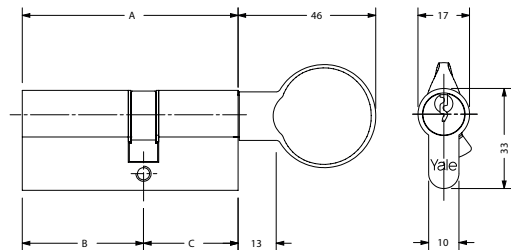

Profile cylinder with knob 214 Series

Specifications:

- Brass body
- 3 nickel plated keys
- Din cam
- Fixing screw m5x75

Features:

- KA-KAR-MK-GMK-CC
- EMK function
- Additional cut key
- Universal cam
- Also available with patented key
- Nickel finish available, to order it please add the digits 002 to the codes below

Icon	Description	Quantity	Weight (gr.)	Material	Finish
	Cylinder with knob	10	274	Box	Brass
	Cylinder with knob	10	284	Box	Brass
	Cylinder with knob	10	299	Box	Brass
	Cylinder with knob	10	312	Box	Brass
	Cylinder with knob	8	340	Box	Brass
	Cylinder with knob	8	340	Box	Brass
	Cylinder with knob	8	350	Box	Brass
	Cylinder with knob	8	388	Box	Brass
	Cylinder with knob	8	388	Box	Brass
	Cylinder with knob	8	380	Box	Brass
	Cylinder with knob	8	380	Box	Brass
	Cylinder with knob	8	415	Box	Brass
	Cylinder with knob	8	415	Box	Brass
	Cylinder with knob	10	260	Box	Brass
	Cylinder with knob	10	299	Box	Brass
	Cylinder with knob	10	330	Box	Brass