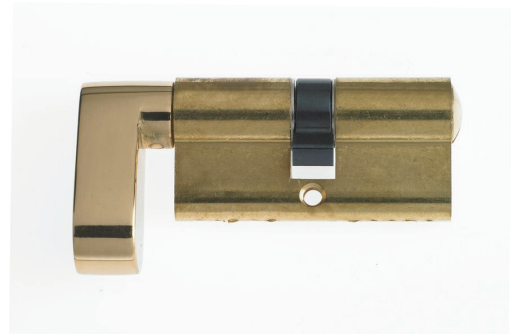

Double profile cylinder 210 Series

Specifications:

- Brass body
- 3 nickel plated Keys
- Din cam
- Fixing screw m5x75

Features:

- KA-KAR-MK-GMK-CC
- EMK function
- Additional cut key
- Universal cam
- Also available with patented key
- Nickel finish available, to order it please add the digits 002 to the codes below

Profile cylinder with knob for bathroom doors 215 Series

Specifications:

- Brass body
- Din cam
- Fixing screw m5x75

Features:

- Universal cam
- Nickel finish available, to order it please add the digits 002 to the codes below

|  |  |  |  |  |  |
|---|---|---|---|---|---|
| 2150054 | Cylinder with knob | 10 | 245 | Box | Brass |
| 2150058 | Cylinder with knob | 10 | 245 | Box | Brass |
| 2150062 | Cylinder with knob | 10 | 245 | Box | Brass |
| 2150069 | Cylinder with knob | 10 | 257 | Box | Brass |
| 2150070 | Cylinder with knob | 10 | 257 | Box | Brass |
| 2150071 | Cylinder with knob | 10 | 257 | Box | Brass |
| 2150075 | Cylinder with knob | 10 | 257 | Box | Brass |

Profile cylinder with knob for bathroom doors 218 Series

Specifications::

- Brass body
- Din cam
- Fixing screw m5x75

Features:

- Universal cam
- Nickel finish available, to order it please add the digits 002 to the codes below