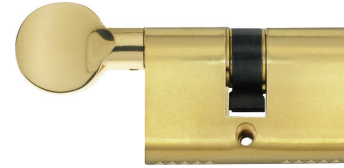

Profile cylinder with knob 214 Series

Specifications:

- Brass body
- 3 nickel plated keys
- Din cam
- Fixing screw m5x75

Features:

- KA-KAR-MK-GMK-CC
- EMK function
- Additional cut key
- Universal cam
- Also available with patented key
- Nickel finish available, to order it please add the digits 002 to the codes below

Icon	Description	Quantity	Weight (gr.)	Material	Finish
	Cylinder with knob	10	274	Box	Brass
	Cylinder with knob	10	284	Box	Brass
	Cylinder with knob	10	299	Box	Brass
	Cylinder with knob	10	312	Box	Brass
	Cylinder with knob	8	340	Box	Brass
	Cylinder with knob	8	340	Box	Brass
	Cylinder with knob	8	350	Box	Brass
	Cylinder with knob	8	388	Box	Brass
	Cylinder with knob	8	388	Box	Brass
	Cylinder with knob	8	380	Box	Brass
	Cylinder with knob	8	380	Box	Brass
	Cylinder with knob	8	415	Box	Brass
	Cylinder with knob	8	415	Box	Brass
	Cylinder with knob	10	260	Box	Brass
	Cylinder with knob	10	299	Box	Brass
	Cylinder with knob	10	330	Box	Brass