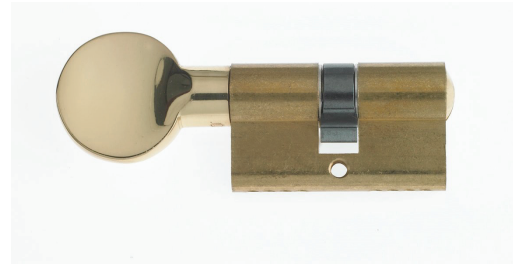

Double profile cylinder 210 Series

Specifications:

- Brass body
- 3 nickel plated Keys
- Din cam
- Fixing screw m5x75

Features:

- KA-KAR-MK-GMK-CC
- EMK function
- Additional cut key
- Universal cam
- Also available with patented key
- Nickel finish available, to order it please add the digits 002 to the codes below

Profile cylinder with knob 214 Series

|  |  |  |  |  |  |
|---|---|---|---|---|---|
| 2140073 | Cylinder with knob | 10 | 312 | Box | Brass |
| 2140074 | Cylinder with knob | 10 | 326 | Box | Brass |
| 2140076 | Cylinder with knob | 10 | 326 | Box | Brass |
| 2140079 | Cylinder with knob | 8 | 340 | Box | Brass |
| 2140083 | Cylinder with knob | 8 | 340 | Box | Brass |
| 2140088 | Cylinder with knob | 8 | 388 | Box | Brass |
| 2140091 | Cylinder with knob | 8 | 380 | Box | Brass |
| 2140094 | Cylinder with knob | 8 | 415 | Box | Brass |
| 2140097 | Cylinder with knob | 8 | 420 | Box | Brass |
| 2140016 | Cylinder with knob | 8 | 425 | Box | Brass |
| 2140017 | Cylinder with knob | 8 | 425 | Box | Brass |
| 2140018 | Cylinder with knob | 8 | 430 | Box | Brass |
| 2140019 | Cylinder with knob | 8 | 430 | Box | Brass |
| 2140020 | Cylinder with knob | 8 | 435 | Box | Brass |
| 2140021 | Cylinder with knob | 8 | 435 | Box | Brass |
| 2140022 | Cylinder with knob | 8 | 440 | Box | Brass |
| 2140054 | Cylinder with knob | 10 | 254 | Box | Brass |
| 2140062 | Cylinder with knob | 10 | 285 | Blister | Brass |
| 2140071 | Cylinder with knob | 10 | 312 | Box | Brass |
| 2140086 | Cylinder with knob | 8 | 388 | Box | Brass |

Profile cylinder with knob for bathroom doors 215 Series

Specifications:

- Brass body
- Din cam
- Fixing screw m5x75

Features:

- Universal cam
- Nickel finish available, to order it please add the digits 002 to the codes below