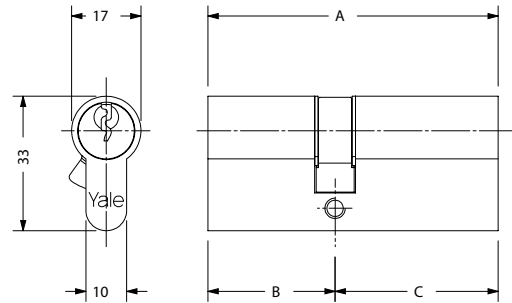

Double profile cylinder 210 Series

Specifications:

- Brass body
- 3 nickel plated Keys
- Din cam
- Fixing screw m5x75

Features:

- KA-KAR-MK-GMK-CC
- EMK function
- Additional cut key
- Universal cam
- Also available with patented key
- Nickel finish available, to order it please add the digits 002 to the codes below

2100045	Double profile cylinder	10	174	Box	Brass
2100054	Double profile cylinder	10	177	Box	Brass
2100058	Double profile cylinder	10	212	Box	Brass
2100062	Double profile cylinder	10	225	Box	Brass
2100063	Double profile cylinder	10	225	Box	Brass
2100066	Double profile cylinder	10	236	Box	Brass
2100070	Double profile cylinder	10	250	Box	Brass
2100071	Double profile cylinder	10	250	Box	Brass
2100072	Double profile cylinder	10	250	Box	Brass
2100075	Double profile cylinder	10	263	Box	Brass
2100076	Double profile cylinder	10	263	Box	Brass
2100080	Double profile cylinder	10	277	Box	Brass
2100081	Double profile cylinder	10	277	Box	Brass
2100082	Double profile cylinder	10	277	Box	Brass
2100084	Double profile cylinder	10	288	Box	Brass
2100085	Double profile cylinder	8	288	Box	Brass