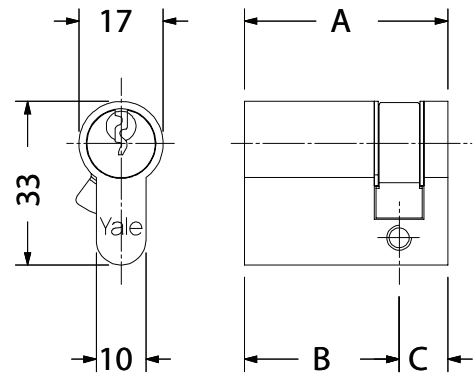

Single profile cylinder 212 Series

Specifications:

- Brass body
- 3 nickel plated Keys
- Din cam
- Fixing screw m5x75

Features:

- KA-KAR-MK-GMK-CC
- EMK function
- Additional cut key
- Universal cam
- Also available with patented key
- Nickel finish available, to order it please add the digits 002 to the codes below

CODE	A	B	C	P	KEY	
2120036	36	27	9	4	01009001	
2120040	40	31		5	01008001	
2120044	44	35		6		01006001
2120052	52	43				
2120061	61	52				
2120070	70	61				
2120078	78	69				
2120091	91	82				
2120099	99	90				

Code	Description	Width	Weight (gr.)	Material	Finish
2120036	Single profile cylinder	10	143	Box	Brass
2120040	Single profile cylinder	10	155	Box	Brass
2120044	Single profile cylinder	10	162	Box	Brass
2120052	Single profile cylinder	10	202	Box	Brass
2120061	Single profile cylinder	10	215	Box	Brass
2120070	Single profile cylinder	10	240	Box	Brass
2120078	Single profile cylinder	10	285	Box	Brass
2120091	Single profile cylinder	10	325	Box	Brass
2120099	Single profile cylinder	10	365	Box	Brass