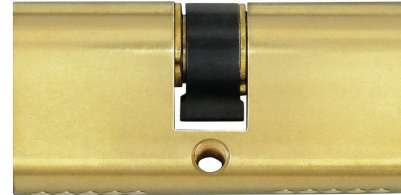

Oval cylinders 260 Series

Specifications:

- Brass body
- 3 Brass keys

Features:

- Available in box
- Nickel finish available, to order it please add the digits 002 to the codes below

CODE	A	B	C	P	KEY
2608C55	55	27,5	27,5	5	01013001
2608C56	64,5	27,5	37,0	5	

Icon: Box	Icon: Paper	Icon: Box	Icon: gr.	Icon: Box	Icon: Key
2608C55	Oval cylinder	10	330	Box	Brass
2608C56	Oval cylinder	10	264	Box	Brass