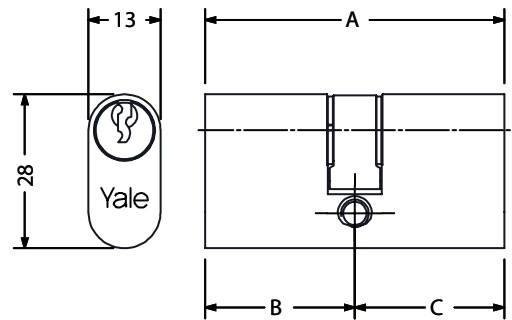

Oval cylinders 260 Series

Specifications:

- Brass body
- 3 Brass keys

Features:

- Available in box
- Nickel finish available, to order it please add the digits 002 to the codes below

CODE	A	B	C	P	KEY
2608C55	55	27,5	27,5	5	01013001
2608C56	64,5	27,5	37,0	5	

Icon: Box	Icon: Paper	Icon: Box	Icon: gr.	Icon: Box	Icon: Key
2608C55	Oval cylinder	10	330	Box	Brass
2608C56	Oval cylinder	10	264	Box	Brass