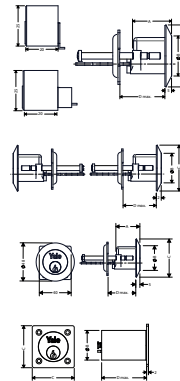

## Rim cylinder 220 Series

### Specifications:

- Brass body
- 3 nickel-plated brass keys

### Features:

- Also available with Keyed Alike (KA) system
- Available in box

CODE	A	B	C	D max.	P	KEY
2201431	25	31	48	90	5	01008001
2200031	29	31	48	90	6	01006001
2200042	42	31	44	102		
2200045	45	31	44	105		
2202231	29	31	48	90		
2202831	29	31	48	90		
2201631000KA	29	31	48	90		