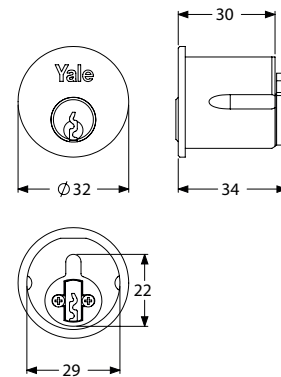

Yale® Screw-in cylinder

Screw-in cylinder 1152 mortise

Specifications:

- Brass body
- Supplies with 3 keys

Features:

- Available in chrome or satin chrome

B-1152US26	Mortise screw-in cylinder - Key code B-9KB-NP	1	186 gr.	Box	Chrome
B-1152US26D	Mortise screw-in cylinder - Key code B-9KB-NP	1	186	Box	Satin chrome

Screw-in cylinder 1133 mortise

Specifications:

- Brass body
- For use with narrow stile mortise locks operating from a 29mm threaded cylinder
- Provides key access from one side of a door

Features:

- Supplied with 3 keys
- Available in box

B-1133-SC	Mortise screw-in cylinder - Key code B-9KB-NP	1	186	Box	Satin chrome