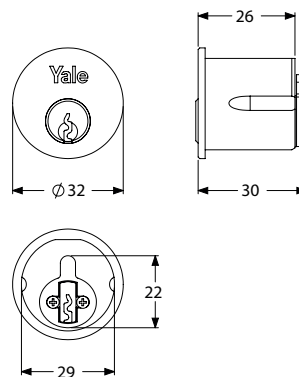

Yale® Screw-in cylinder

Screw-in cylinder 1152 mortise

Specifications:

- Brass body
- Supplies with 3 keys

Features:

- Available in chrome or satin chrome

B-1152US26	Mortise screw-in cylinder - Key code B-9KB-NP	1	186 gr.	Box	Chrome
B-1152US26D	Mortise screw-in cylinder - Key code B-9KB-NP	1	186	Box	Satin chrome

Screw-in cylinder 1133 mortise

Specifications:

- Brass body
- For use with narrow stile mortise locks operating from a 29mm threaded cylinder
- Provides key access from one side of a door

Features:

- Supplied with 3 keys
- Available in box

B-1133-SC	Mortise screw-in cylinder - Key code B-9KB-NP	1	186	Box	Satin chrome