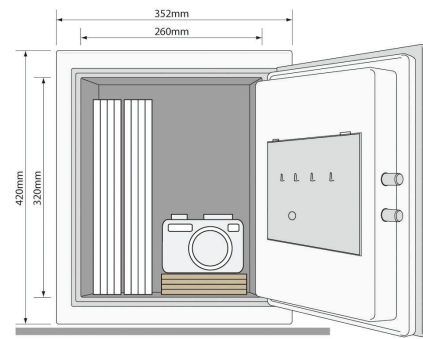

Fire safes YFM/420/FG2 - Large document

Specifications:

- •Up to 1 hour fire protection for documents
- •Digital lock with touchpad interface
- •Epoxy sealed shell of galvanised steel gives double rust protection
- •High security electronic lock (over 1 billion combinations)
- •Back end bolts secure the hinges from attack
- •Adjustable internal shelf
- •Volume 19 Litres

Features:

- •Keypad illuminates when touched
- •Re-settable 3 – 12 digit user code
- •Privacy number input – real code followed or preceded by random numbers opens the lock. Assists if you suspect your code is being observed by an onlooker
- •Silent input – code can be entered without noise or light
- •Time lock (if wrong code entered) can be set from 3 to 9 minutes (factory set 3 minutes)
- •Lock-down period can be set from 1 to 48 hours. Safe can be shut down and cannot be activated for a given period - ideal if you are away and have other people entering your property

YFM/420/FG2	Large fire safe	1	36 kg	Grey