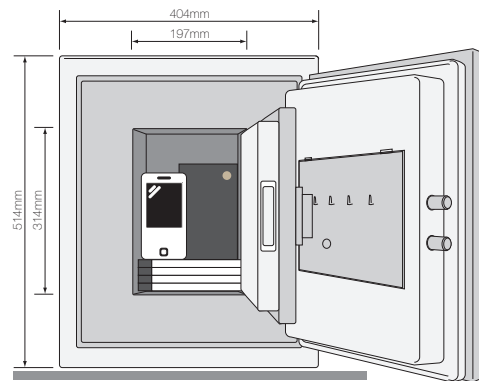

Fire safes YDM/520/FG3 - Extra large data

Specifications:

- •Up to 1 hour fire protection for data
- •Contains an additional 'safe within a safe' insulation layer
- •Protects extra sensitive digital data for example external hard drive, CD ROMs, DVDs or tapes
- •Four locking bolts plus two backend bolts protecting the hinge side
- •Digital lock with touchpad interface
- •Epoxy sealed shell of galvanised steel gives double rust protection
- •High security electronic lock (over 1 billion combinations)

Features:

- •Keypad illuminates when touched
- •Re-settable 3 - 12 digit user code
- •Programmable one-time user code - Ideal for visiting guests who may need to use the safe for a short period
- •Privacy number input - real code followed or preceded by random numbers opens the lock. Assists if you suspect your code is being observed by an onlooker
- •Silent input - code can be entered without noise or light
- •Time lock (if wrong code entered) - can be set from 3 to 9 minutes (factory set 3 minutes)
- •Lock-down period can be set from 1 to 48 hours. Safe can be shut down and cannot be activated for a given period - ideal if you are away and have other people entering your property

YFM/625/FG2	YFM/625/FG2 Extra large data fire safe	1	65 kg.	Black