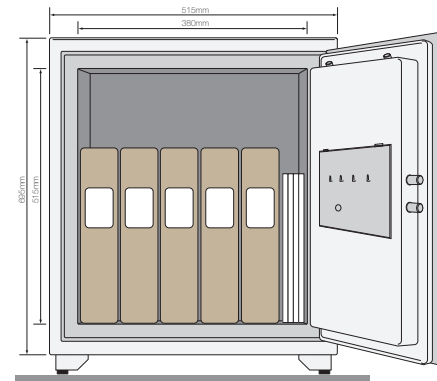

Fire safes YFM/695/FG2 - XXL Professional document

Specifications:

- •Up to 1.1/2 hour fire protection for documents
- •Digital lock with touchpad interface
- •Epoxy sealed shell of galvanised steel gives double rust protection
- •High security electronic lock (over 1 billion combinations)
- •Four locking bolts plus two back end bolts secure the hinges from attack
- •Adjustable internal shelf
- •Four wheels fitted to the base of the safe
- •Volume 64 Litres

Features:

- •Keypad illuminates when touched
- •Re-settable 3 – 12 digit user code
- •Programmable one-time user code - ideal for visiting guests who may need to use the safe for a short period
- •Privacy number input – real code followed or preceded by random numbers opens the lock. Assists if you suspect your code is being observed by an onlooker
- •Silent input – code can be entered without noise or light
- •Time lock (if wrong code entered) can be set from 3 to 9 minutes (factory set 3 minutes)
- •Lock-down period can be set from 1 to 48 hours. Safe can be shut down and cannot be activated for a given period - ideal if you are away and have other people entering property

YFM/695/FG2

XXL Professional Document Fire Safe

1

90

Grey