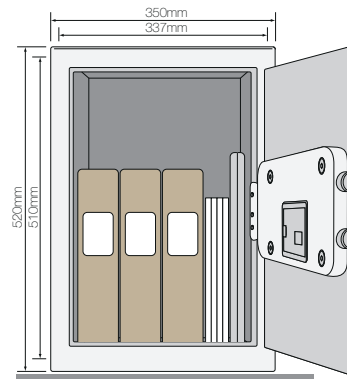

Fire safes YFM/520/FG2 - X-Large document

Specifications:

- •Up to 1 hour fire protection for documents
- •Digital lock with touchpad interface
- •Epoxy sealed shell of galvanised steel gives double rust protection
- •High security electronic lock (over 1 billion combinations)
- •Back end bolts secure the hinges from attack
- •Adjustable internal shelf
- •Volume 36.9 Litres

Features:

- •Keypad illuminates when touched
- •Re-settable 3 – 12 digit user code
- •Privacy number input – real code followed or preceded by random numbers opens the lock. Assists if you suspect your code is being observed by an onlooker
- •Silent input – code can be entered without noise or light
- •Time lock (if wrong code entered) can be set from 3 to 9 minutes (factory set 3 minutes)
- •Lock-down period can be set from 1 to 48 hours. Safe can be shut down and cannot be activated for a given period - ideal if you are away and have other people entering property

YFM/520/FG2	Extra large fire safe	1	53 kg	Grey