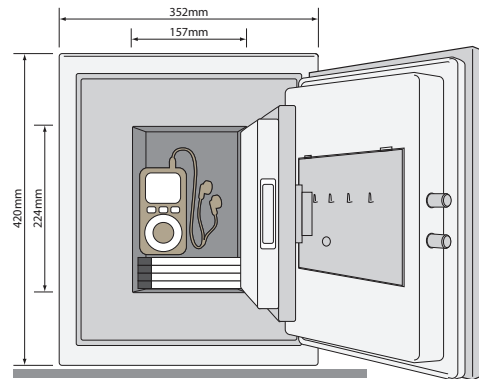

Fire safes YDM/420/FG3 - Large data

Specifications:

- •Up to 1 hour fire protection for data
- •Contains an additional 'safe within a safe' insulation layer
- •Protects extra sensitive digital data for example external hard drive, CD ROMs, DVDs or tapes
- •Two locking bolts plus two backend bolts protecting the hinge side
- •Digital lock with touchpad interface
- •Epoxy sealed shell of galvanised steel gives double rust protection
- •High security electronic lock (over 1 billion combinations)
- •Volume 7.2 Litres

Features:

- •Keypad illuminates when touched
- •Re-settable 3 - 12 digit user code
- •Privacy number input - real code followed or preceded by random numbers opens the lock. Assists if you suspect your code is being observed by an onlooker
- •Silent input - code can be entered without noise or light
- •Time lock (if wrong code entered) can be set from 3 to 9 minutes (factory set 3 minutes)
- •Lock-down period can be set from 1 to 48 hours. Safe can be shut down and cannot be activated for a given periodperiod - ideal if you are away and have other people entering your property

YDM/420/FG3	Large data fire safe	1	43 kg.	Black