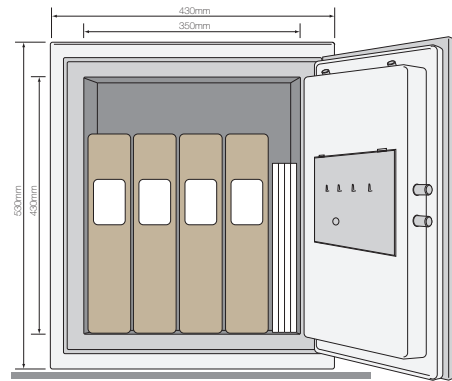

Fire safes YFH/530/FG3 - Fire and security safe

Specifications:

- •Up to 1 hour fire protection for documents
- •High security lock with hardened steel plates protecting the mechanism from attack
- •Four heavy duty locking bolts plus two back-end bolts protecting the hinge side
- •Heavy duty hinges protected with 18mm fixed bolts
- •Adjustable internal shelf
- •Epoxy sealed shell of galvanised steel gives double rust protection
- •Tested & accredited to sold secure silver security standard
- •Volume 49.4 Litres

Features:

- •Keypad illuminates when touched
- •Re-settable 3 – 12 digit user code
- •Programmable one-time user code - ideal for visiting guests who may need to use the safe for a short period
- •Privacy number input – real code followed or preceded by random numbers opens the lock. Assists if you suspect your code is being observed by an onlooker
- •Silent input – code can be entered without noise or light
- •Time lock (if wrong code entered) can be set from 3 to 9 minutes (factory set 3 minutes)
- •Lock-down period can be set from 1 to 48 hours. Safe can be shut down and cannot be activated for a given period

YFH/530/FG3	Fire and Security Safe	1	64 kg	Black