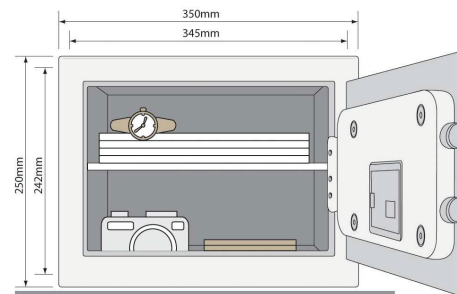

YSB/250/EB1	Home safe	1	12	Black