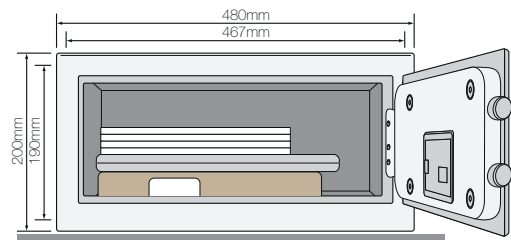

YLB/200/EB1	Laptop safe	1	14	Black