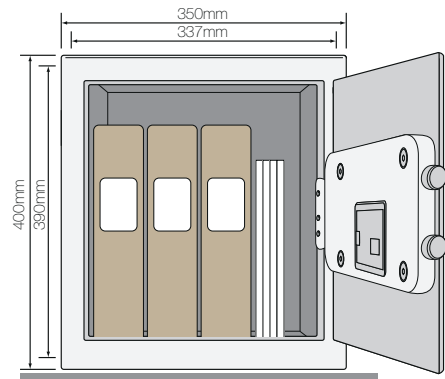

Security safes YSB/400/EB1 - Office safe

Specifications:

- 22mm electronically motorised locking bolts
- 6 lever double bitted manual override lock with two manual over-ride keys
- Laser cut door with minimum gap
- Reinforced hinge and mounted door opening spring
- Volume 38.5 litres

Features:

- Digital keypad with blue backlight LCD display
- Resettable 3 to 8 digit usercode
- Low battery warning
- Display code on/off function

YSB/400/EB1	Office safe	1	17	Black

Security safes YLB/200/EB1 - Laptop safe

Specifications:

- 22mm electronically motorised locking bolts
- 6 lever double bitted manual override lock with two manual over-ride keys
- Laser cut door with minimum gap
- Reinforced hinge and mounted door opening spring
- Volume 26.9 litres

Features:

- Digital keypad with blue backlight LCD display
- Resettable 3 to 8 digit usercode
- Low battery warning
- Display code on/off function