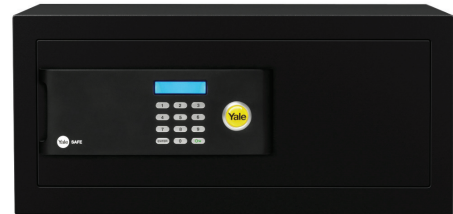

YLB/200/EB1	Laptop safe	1	14	Black