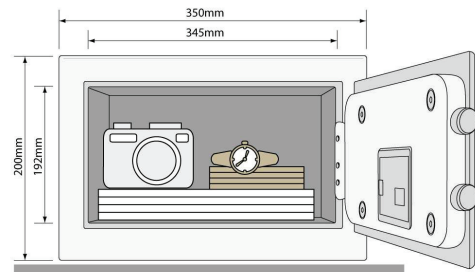

Security safes YSB/200/EB1 - Compact safe

Specifications:

- 22mm electronically motorised locking bolts
- 6 lever double bitted manual override lock with two manual over-ride keys
- Laser cut door with minimum gap
- Reinforced hinge and mounted door opening spring
- Volume 9.6 litres

Features:

- Digital keypad with blue backlight LCD display
- Resettable 3 to 8 digit usercode
- Low battery warning
- Display code on/off function

YSB/200/EB1	Compact safe	1	9	Black

Security safes YSB/250/EB1 - Home safe

Specifications:

- 22mm electronically motorised locking bolts
- 6 lever double bitted manual override lock with two manual over-ride keys
- Laser cut door with minimum gap
- Reinforced hinge and mounted door opening spring
- Volume 20.5 litres

Features:

- Digital keypad with blue backlight LCD display
- Resettable 3 to 8 digit usercode
- Low battery warning
- Display code on/off function