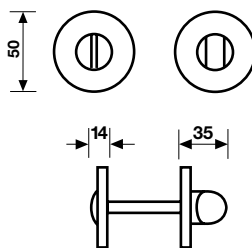

Finiture / Finishes
Cromo
Oro lucido
Bronzo opaco
Nickel nero

K 1704 R 50

Design Valli Workshop

Materiale Ottone

Material Brass

Finiture / Finishes

Cromo
Oro lucido
Bronzo opaco
Nickel nero

K 1704 R6-7-8 BZG 50/85