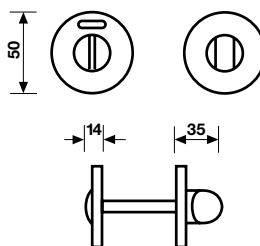

K 1704 RS 50

Design Valli Workshop

Materiale Ottone

Material Brass

Finiture / Finishes

Cromo
Oro lucido
Bronzo opaco
Nickel nero

K 1704 RS6-7-8 BZG 50/85

K 1123 RG